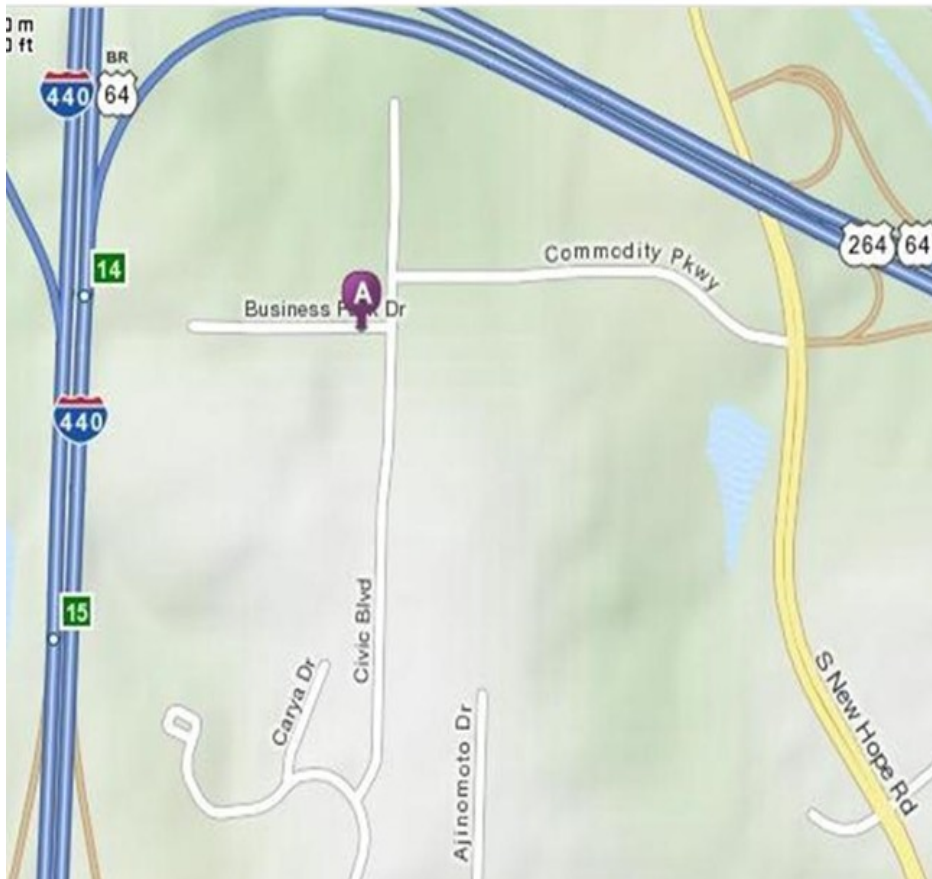

TECHNICAL TRAINING INSTITUTE

TRANE®

The Trane Company
4000 Business Park Drive , Suite 105
Raleigh, NC. 27610

DIRECTIONS TO CLASS:

- ↪ **From I-440 take Pooler Rd, EXIT 15**
- ↪ **Turn right onto Pooler Rd.**
If you reach I-440 W you've gone about 0.3 miles too far
- ↪ **Take the 1st left onto Carya Dr.**
- ↪ **Take the 1st right onto Civic Blvd.**
- ↪ **Take the 1st left onto Business Park Dr.**
If you reach Commodity Pky you've gone a little too far
- 👍 **4000 BUSINESS PARK DR is on the left.**
If you reach the end of Business Park Dr you've gone 0.1 miles too far.

Local Hotel information:

Courtyard by Marriott - Midtown

1041 Wake Towne Dr
Raleigh, NC 27609
Phone: 919-821-3400

Wingate by Windham Hotel - N. Raleigh

2610 Westinghouse
Bldv Raleigh, NC 27604
Phone: (919) 821-0888