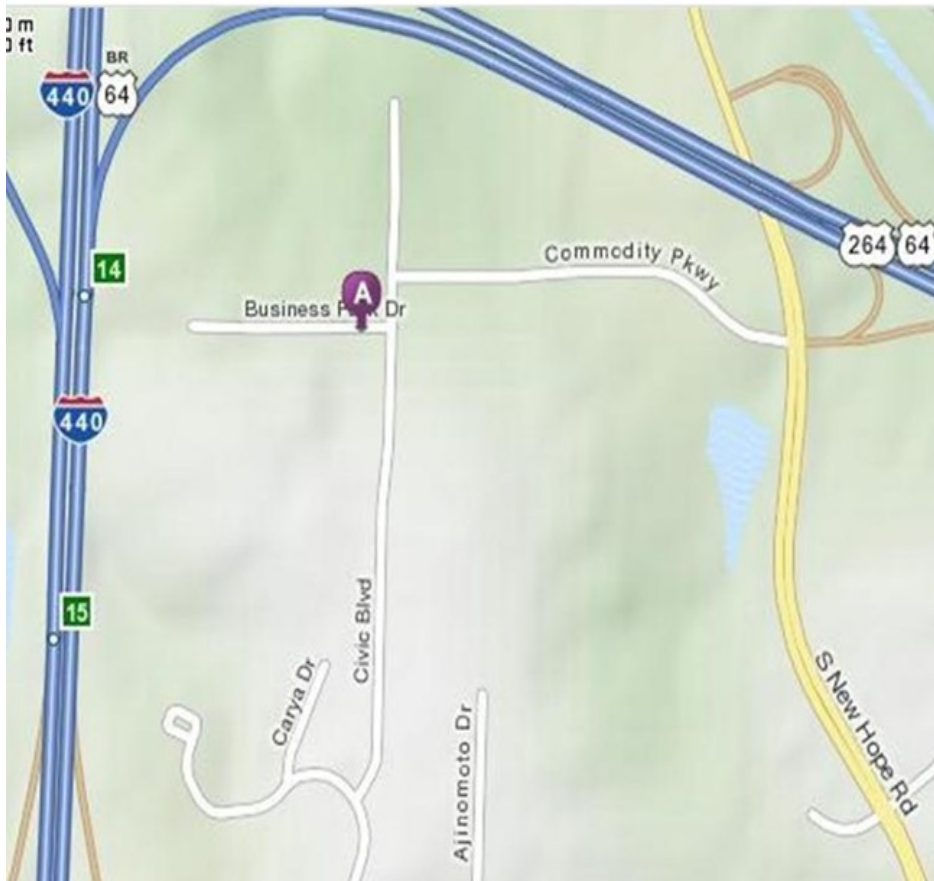

# TECHNICAL TRAINING INSTITUTE

**TRANE®**

The Trane Company  
4000 Business Park Drive , Suite 105  
Raleigh, NC. 27610

## DIRECTIONS TO CLASS:

- **From I-440 take Pooler Rd, EXIT 15**
- **Turn right onto Pooler Rd.**  
If you reach I-440 W you've gone about 0.3 miles too far
- **Take the 1st left onto Carya Dr.**
- **Take the 1st right onto Civic Blvd.**
- **Take the 1st left onto Business Park Dr.**  
If you reach Commodity Pky you've gone a little too far
- 👍 **4000 BUSINESS PARK DR is on the left.**  
If you reach the end of Business Park Dr you've gone 0.1 miles too far.

## Local Hotel information: